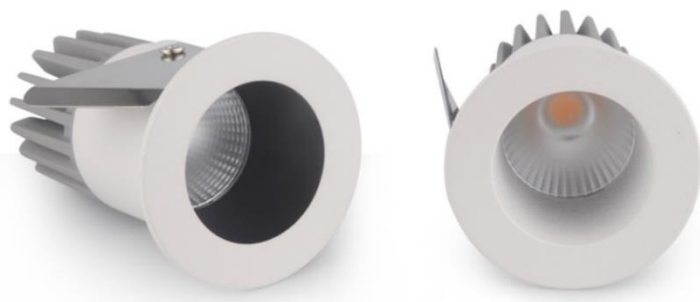

## LED Ceiling recessed spot trimless 7W 660lm 2700K

**Warm White 2700K**

**55 x 82mm**

**CREE LED chip**

The Groenovatie trimless recessed spot, a functional solution with character. This fixed recessed spot is ideal for spaces where aesthetics play a role. Beautifully concealed in the ceiling, this recessed spot gives an luxurious look.

### Specifications

|                                      |   |
|--------------------------------------|---|
| <b>Suitable for</b>                  | Indoor use (IP20)                       |
| <b>Light color</b>                   | Warm white (2700K) / Cool white (6500K) |
| <b>Power in Watt</b>                 | 7 Watt                                  |
| <b>Luminous flux (Lumen)</b>         | 650-700 lumen/meter                     |
| <b>Number of LEDs per meter</b>      | 120                                     |
| <b>Type LED</b>                      | CREE COB CXA1304                        |
| <b>Dimmable</b>                      | Yes, Phase-cut / 1-10V                  |
| <b>Werking voltage</b>               | AC 220-240V                             |
| <b>IP value</b>                      | IP20                                    |
| <b>Beam angle</b>                    | 15 degrees                              |
| <b>Color rendering index (CRI)</b>   | >90                                     |
| <b>Warranty</b>                      | 2 years                                 |
| <b>Dimensions (width x height)</b>   | 55 x 82 mm                              |
| <b>Power Factor</b>                  | >0.95                                   |
| <b>Switching Cycle</b>               | 50.000X                                 |
| <b>Energy efficiency class</b>       | A ++, A +, A (Built-in LED)             |
| <b>SKU (warm white / cool white)</b> | CD-7W-2700 / CD-7W-6500K                |