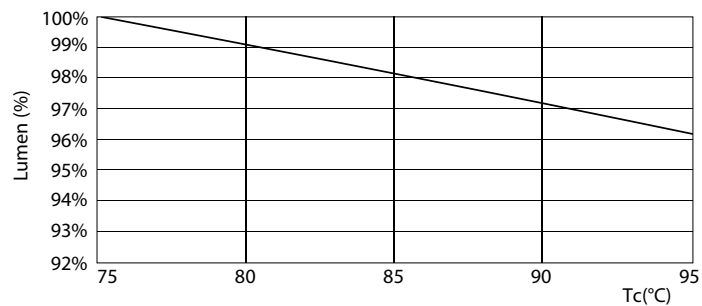

CorePro LED PLC

Levensduur

LEDtube PLC 100mm 9W G24Q-3 830 950lm