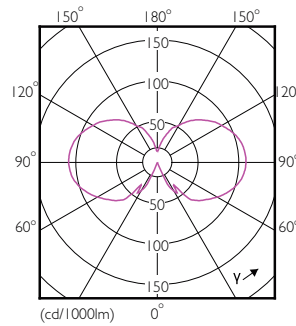

LEDBulb CLA 11-100W E27 A70 Clear 827 ND