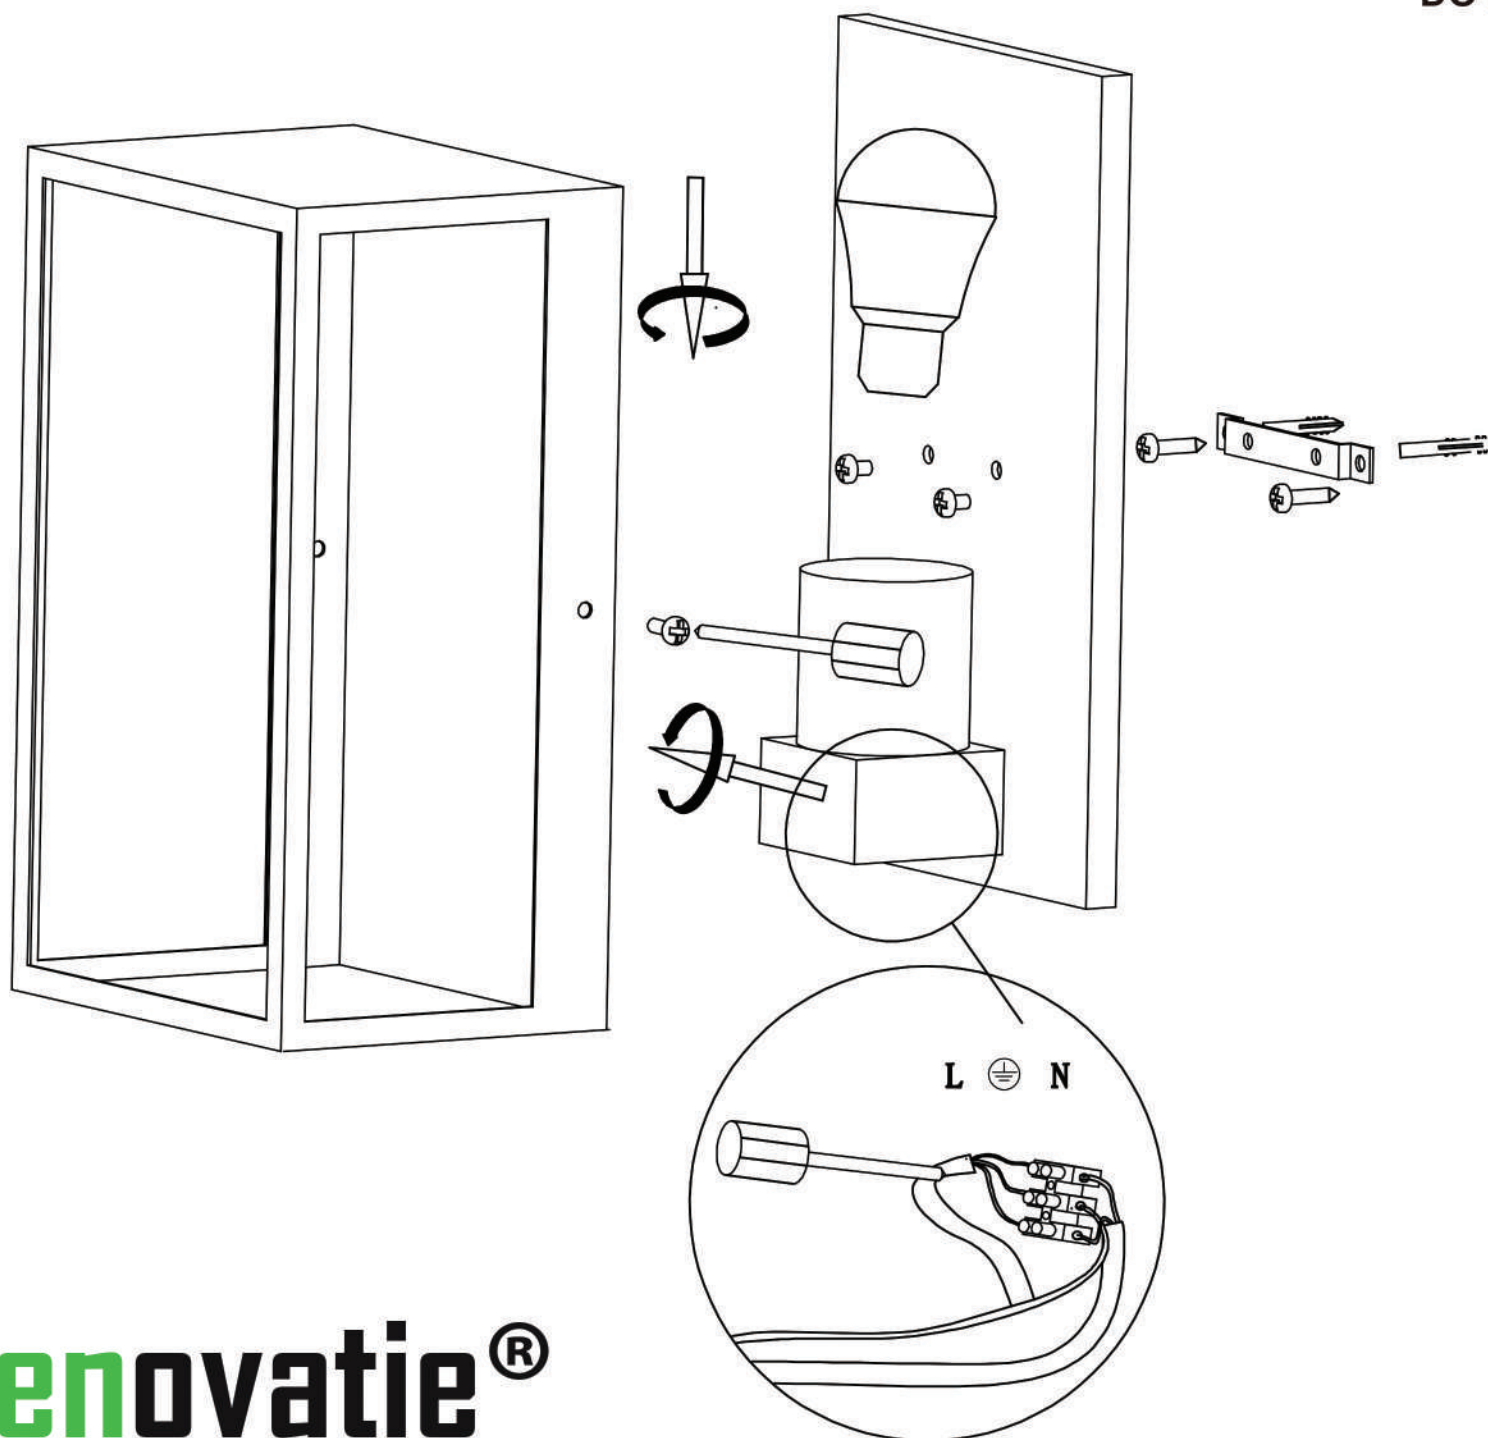

E27 x Max 60w  
220~240V 50Hz AC

IP44  

Please note:  
These Light are NOT suitable  
for sea fronts

DO NOT JET WASH

**Groenovatie®**

Groenovatie B.V.  
Tjeukemeer 3G, 8502 TH Joure, NL  
Made in P.R.C.