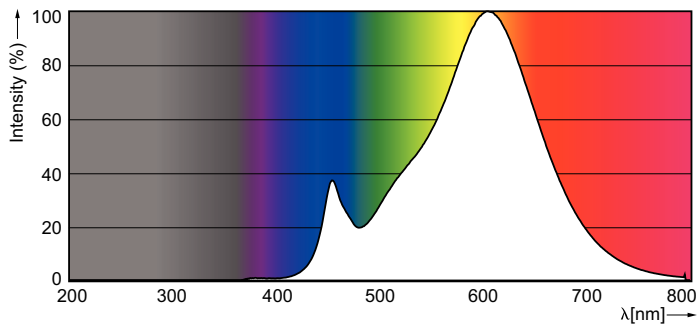

Photometric data

Classic LEDspotMV 50W GU10 827 36D

Classic LEDspotMV 50W GU10 827 36D